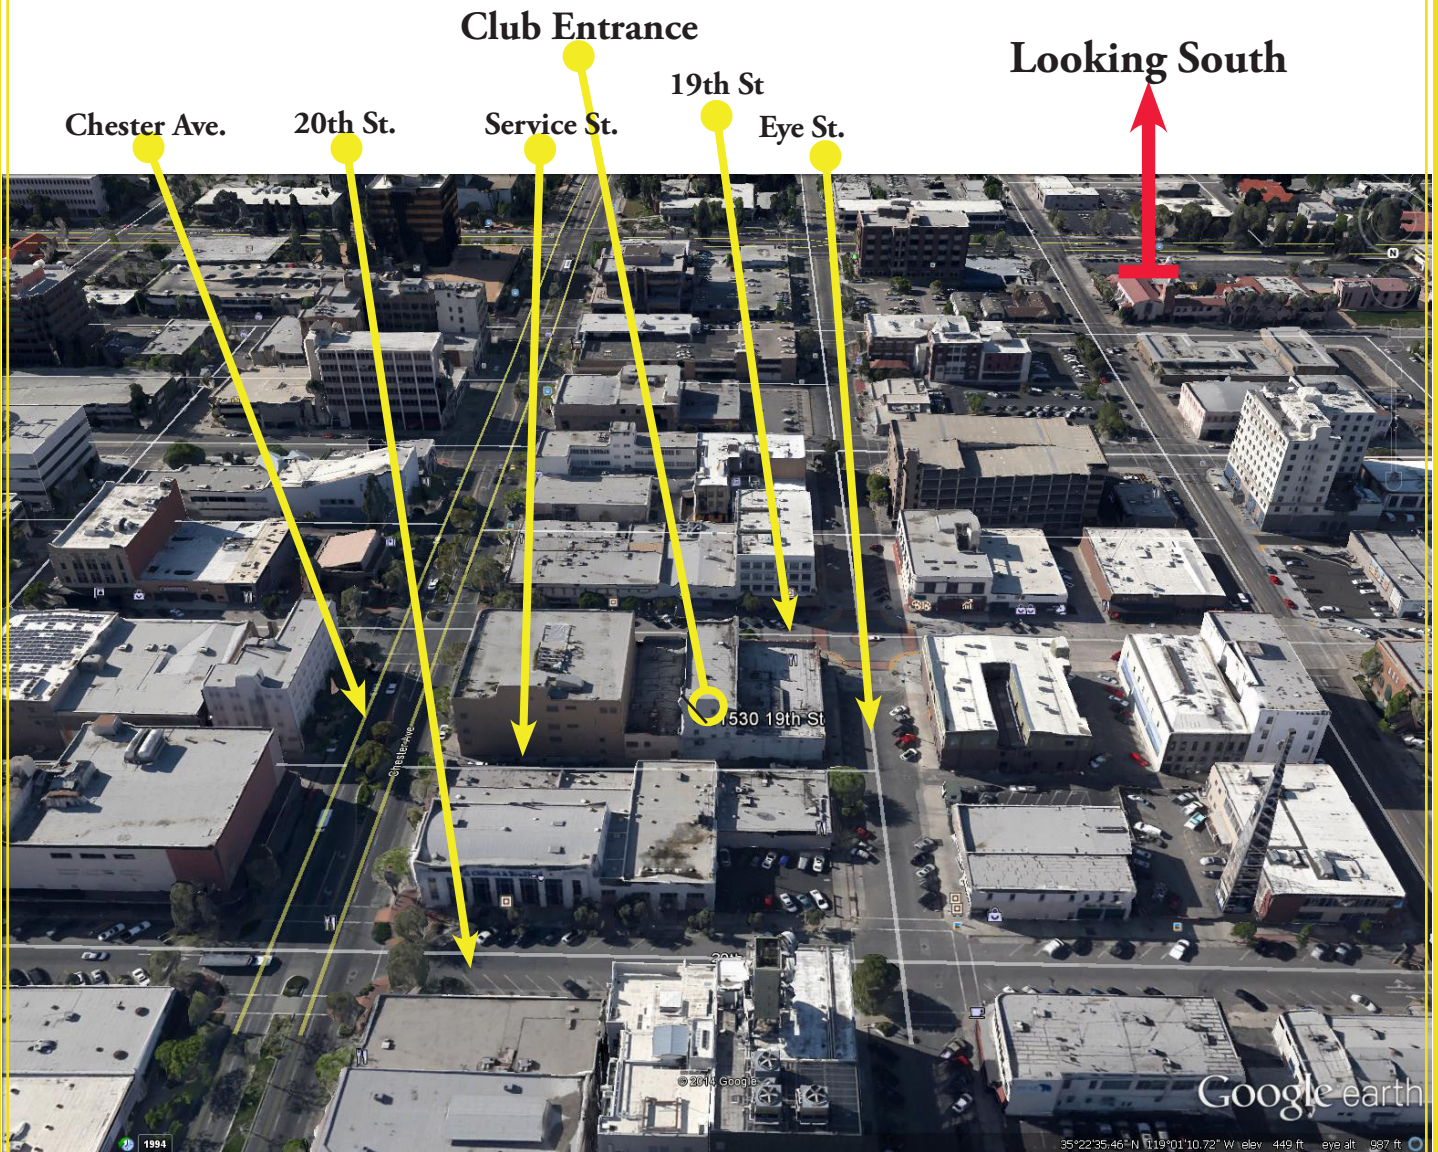

Golden Empire Historical and Modeling Society – GEHAMS

We are located in downtown Bakersfield, CA, to the rear of 1530 19th Street, Bakersfield, CA 93301, on the northeast corner of 19th and Eye Streets – between 20th & 19th.